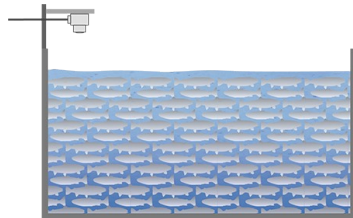

## Fish farming tank

### Level measurement in fish farming tanks

Under ideal conditions, a wide variety of fish species can live in indoor and outdoor tanks, either in or near the sea. It is extremely important that the tanks are reliably monitored against leakage and always adequately supplied with fresh water. Reliable pump monitoring when emptying and filling the tanks is also important. All three factors increase the efficiency of fish production and make a significant contribution to the overall success of the facility.

### VEGAPULS C 22

Non-contact level measurement with radar in fish tanks

- Non-contact measurement, thus no contact with the fish
- Reliable measurement even in rough weather conditions
- Stable growth conditions for fish thanks to reliable measurement